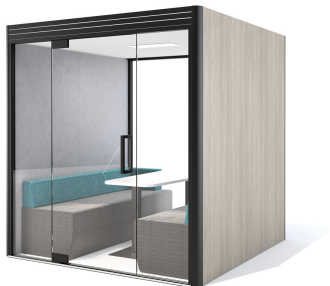

Oasislinear

When Privacy is the Priority

Team Pod (Large) Specification

The Oasis Linear Team Pod (Large) provides a peaceful environment for phone calls, video conferences, interviews, private meetings, as well as a dedicated team working space where up to six people can focus on a task, removing themselves from office distractions.

Standard **\$37,012 (incl. freight)**

Exterior Dimensions: 84" w x 84" d x 89" h

Interior Dimensions: 79" w x 79" d x 83" h

Internal Features

Door: 35.375" w – Left Hand

3/8" rear glass wall

Occupancy sensor

LED ceiling unit

Air circulation ceiling fan

Acoustic lined panels

Finishes

Powder coated aluminum frame with rounded corner posts
(12 standard colors)

Mayer Fedora fabric for internal/external panels (24 standard colors)

Formica laminate for external panels (12 standard finishes)

Options

Seated Pedestal Table 20" w x 59" d x 29" h (12 laminate & powder coat colors)*.....\$1,864

Standing Pedestal Table 20" w x 59" d x 42" h (12 laminate & powder coat colors)*.....\$1,950