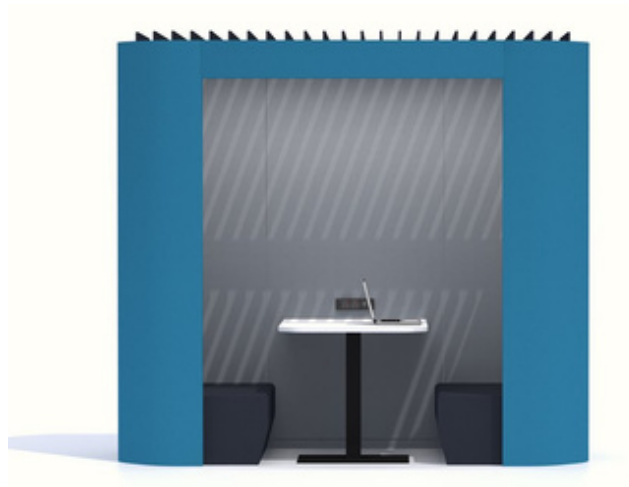

## Duo Booth Specification

The Oasis Soft Duo Booth is an open-front booth with a distinctive and functional louvre ceiling design. This semi-private space for up to two users can be used for multiple purposes from impromptu meetings to informal break-out sessions.

**Standard** **\$24,700 (incl. freight)**

Exterior Dimensions: 100" w x 45" d x 91" h

Interior Dimensions: 94" w x 39" d x 85" h