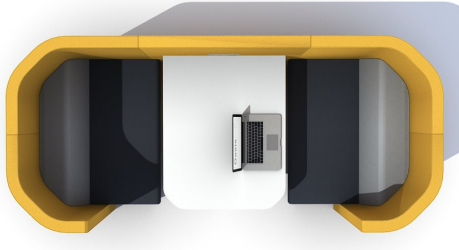

Duo Hub Specification

The Oasis Soft Duo Hub is a low-level, open-top seating space for up to two users. Hub works with your existing open plan feel, while the acoustic panels ensure users gain increased privacy for individual work or group collaboration.

Standard **\$12,825 (incl. freight)**

Exterior Dimensions: 100" w x 45" d x 55" h
 Interior Dimensions: 94" w x 39" d x 55" h

Finishes
 Mayer Fedora fabric for internal and external panels (24 standard colors)

Options

Seated Height Pedestal Table 32" w x 39" d x 29" h (12 laminate colors & 12 powder coat colors)*.....	\$1,435
Seated Height Oak Frame Table 32" w x 39" d x 29" h (12 laminate colors & 7 stain colors)*.....	\$2,053
Sofa (each) – Seated Height (12 fabric colors)*.....	\$2,301
Electric (Table– or Sofa– Integrated "Cove" w/2 Power + 2 USB).....	\$568
Electric (Table–Integrated "Wedge" w/2 Power + 2 USB).....	\$442
Electric (Table–Integrated "Cove RJ" w/2 Power + 2 USB + HDMI).....	\$644
Electric (Table–Integrated "Air Charge" Wireless Charging Unit**).....	\$742
TV Wall Mount – Up to 55" & 77 lbs.....	\$97
15' HDMI Cable.....	\$49
Power Source Hard–Wired.....	Contact Factory