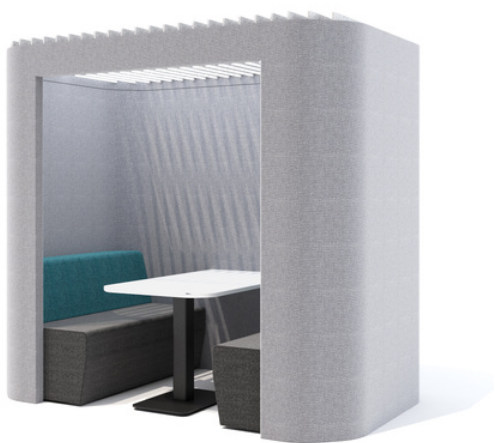

## Team Booth (Small) Specification

The Oasis Soft Team Booth (Small) is an open-front booth with a distinctive and functional louvre ceiling design. This semi-private space for up to four users can be used for multiple purposes from impromptu meetings to informal break-out sessions.

### Standard

\$25,908 (incl. freight)

Exterior Dimensions: 100" w x 61" d x 91" h

Interior Dimensions: 94" w x 55" d x 85" h

#### Internal Features

Louvre Ceiling

Occupancy Sensor

LED Ceiling Unit

Acoustic Lined Panels

### Options

Seated Height Pedestal Table 32" w x 39" d x 29" h  
(12 laminate colors & 12 powder coat colors)\*.....\$1,435

Standing Height Pedestal Table 32" w x 39" d x 42" h  
(12 laminate colors & 12 powder coat colors)\*.....\$1,520