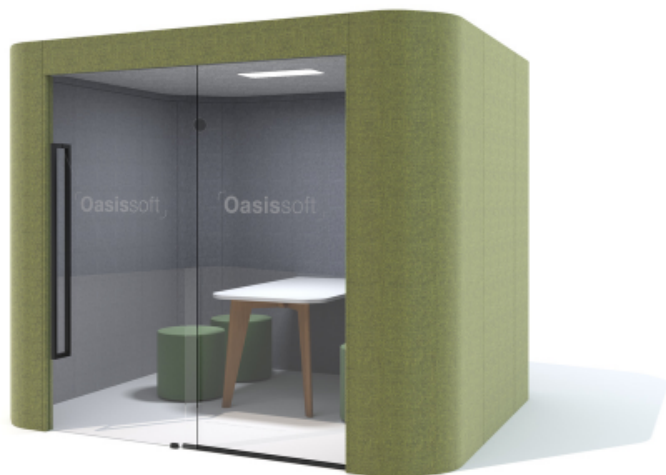

## Team Pod (Large) Specification

The Oasis Soft Team Pod (Large) is a fully-enclosed space for complete privacy with space for up to six users. From an air circulation fan to a sliding door and glass panels, the Team Pod stays light, airy, and fresh.

### Standard

**\$39,757 (incl. freight)**

Exterior Dimensions: 120" w x 108" d x 89" h  
Interior Dimensions: 114" w x 102" d x 83" h

#### Internal Features

Door: Right Hand – Slides Right  
Occupancy sensor  
LED ceiling unit  
Air circulation ceiling fan  
Acoustic lined panels