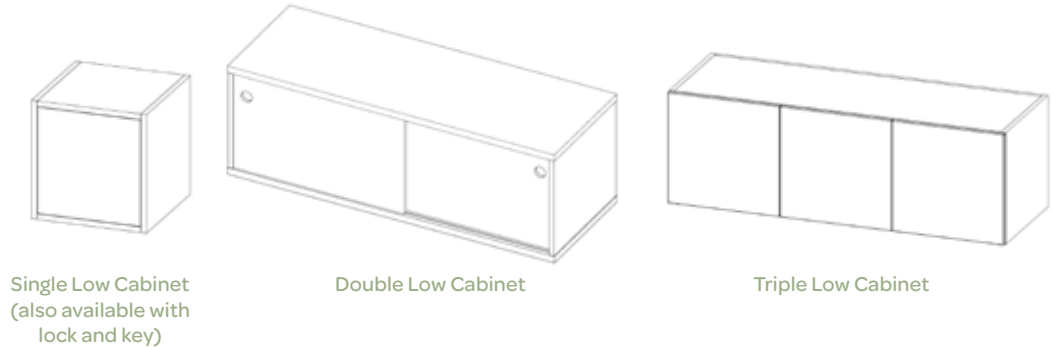

Natural
Oak

Premium
White

Shorewood

Walnut

THE POSSIBILITIES
ARE ENDLESS...

Standard Powder Coats (steel frame)*

Standard Laminates (shelves, cabinets, planters, work surfaces)

Standard Fabrics (acoustic panels)