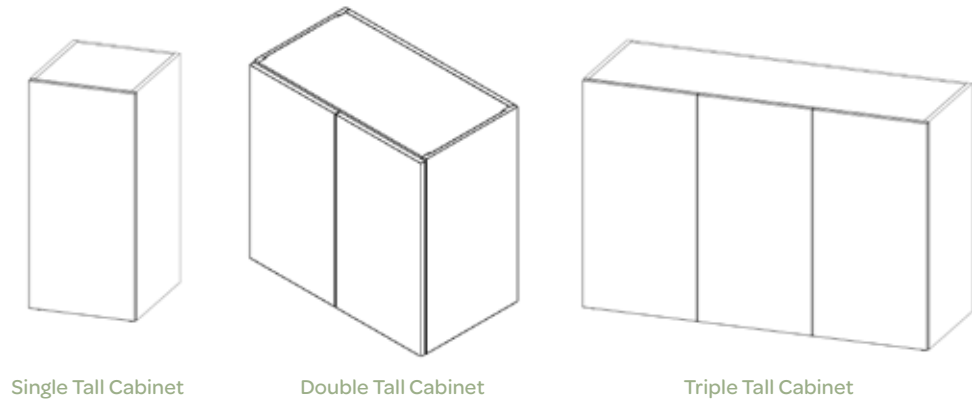

THE POSSIBILITIES
ARE ENDLESS...