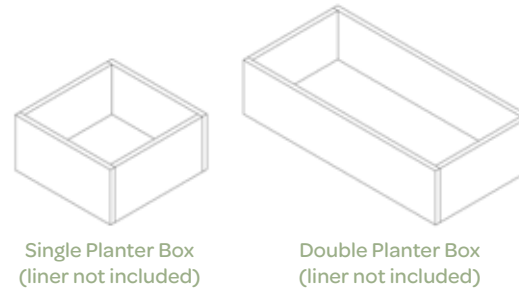

THE POSSIBILITIES
ARE ENDLESS...