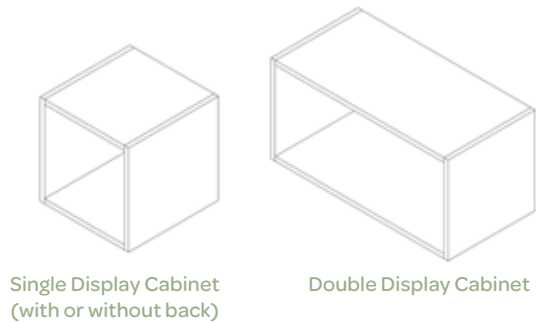

Natural
Oak

Premium
White

Shorewood

Walnut

THE POSSIBILITIES
ARE ENDLESS...

Standard Powder Coats (steel frame)*

Standard Laminates (shelves, cabinets, planters, work surfaces)

Standard Fabrics (acoustic panels)