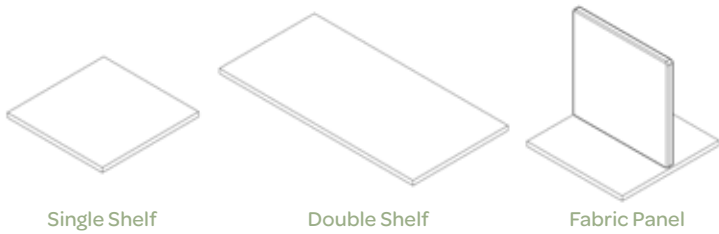

Natural
Oak

Premium
White

Shorewood

Walnut

THE POSSIBILITIES
ARE ENDLESS...

Standard Powder Coats (steel frame)*

Standard Laminates (shelves, cabinets, planters, work surfaces)

Standard Fabrics (acoustic panels)